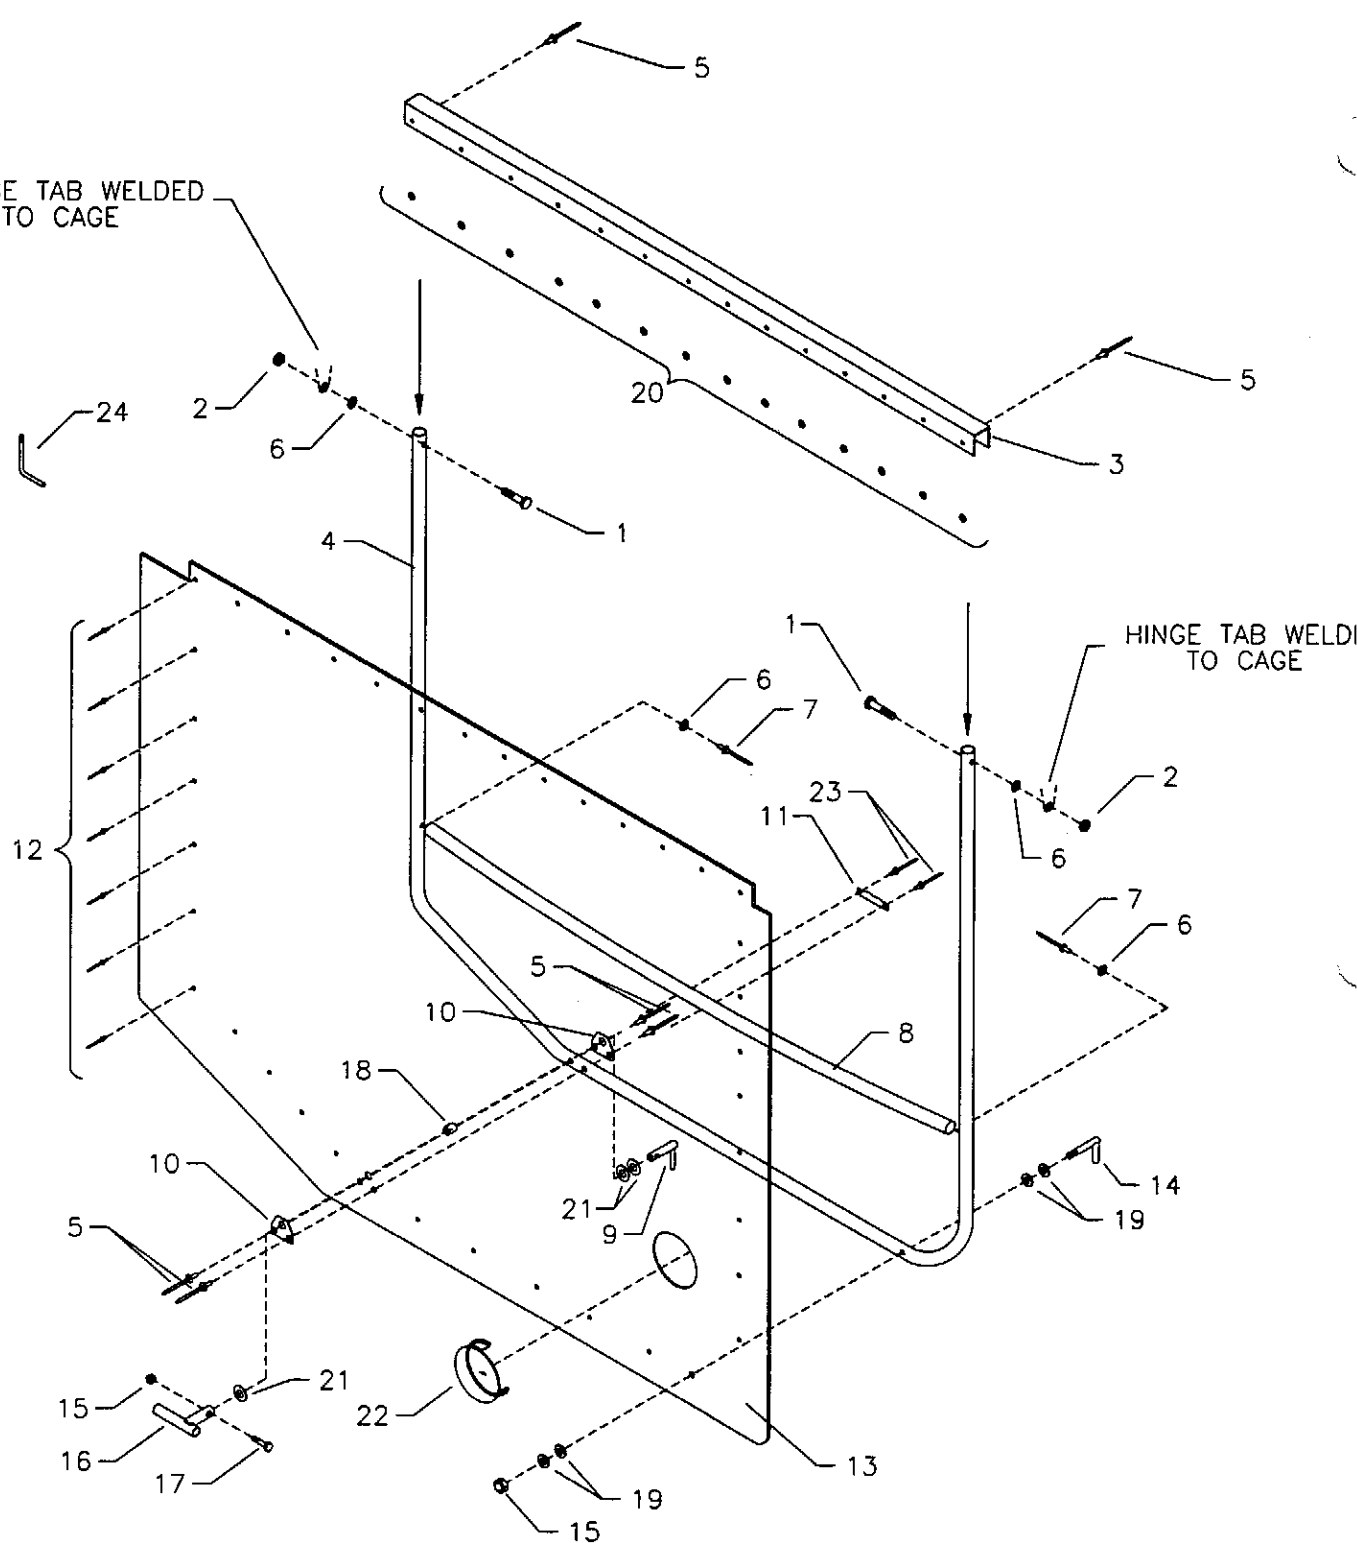

HINGE TAB WELDED TO CAGE

HINGE TAB WELDED TO CAGE

MD512

RANS S-6ES/S-6XL COYOTE II DOOR ASSEMBLY