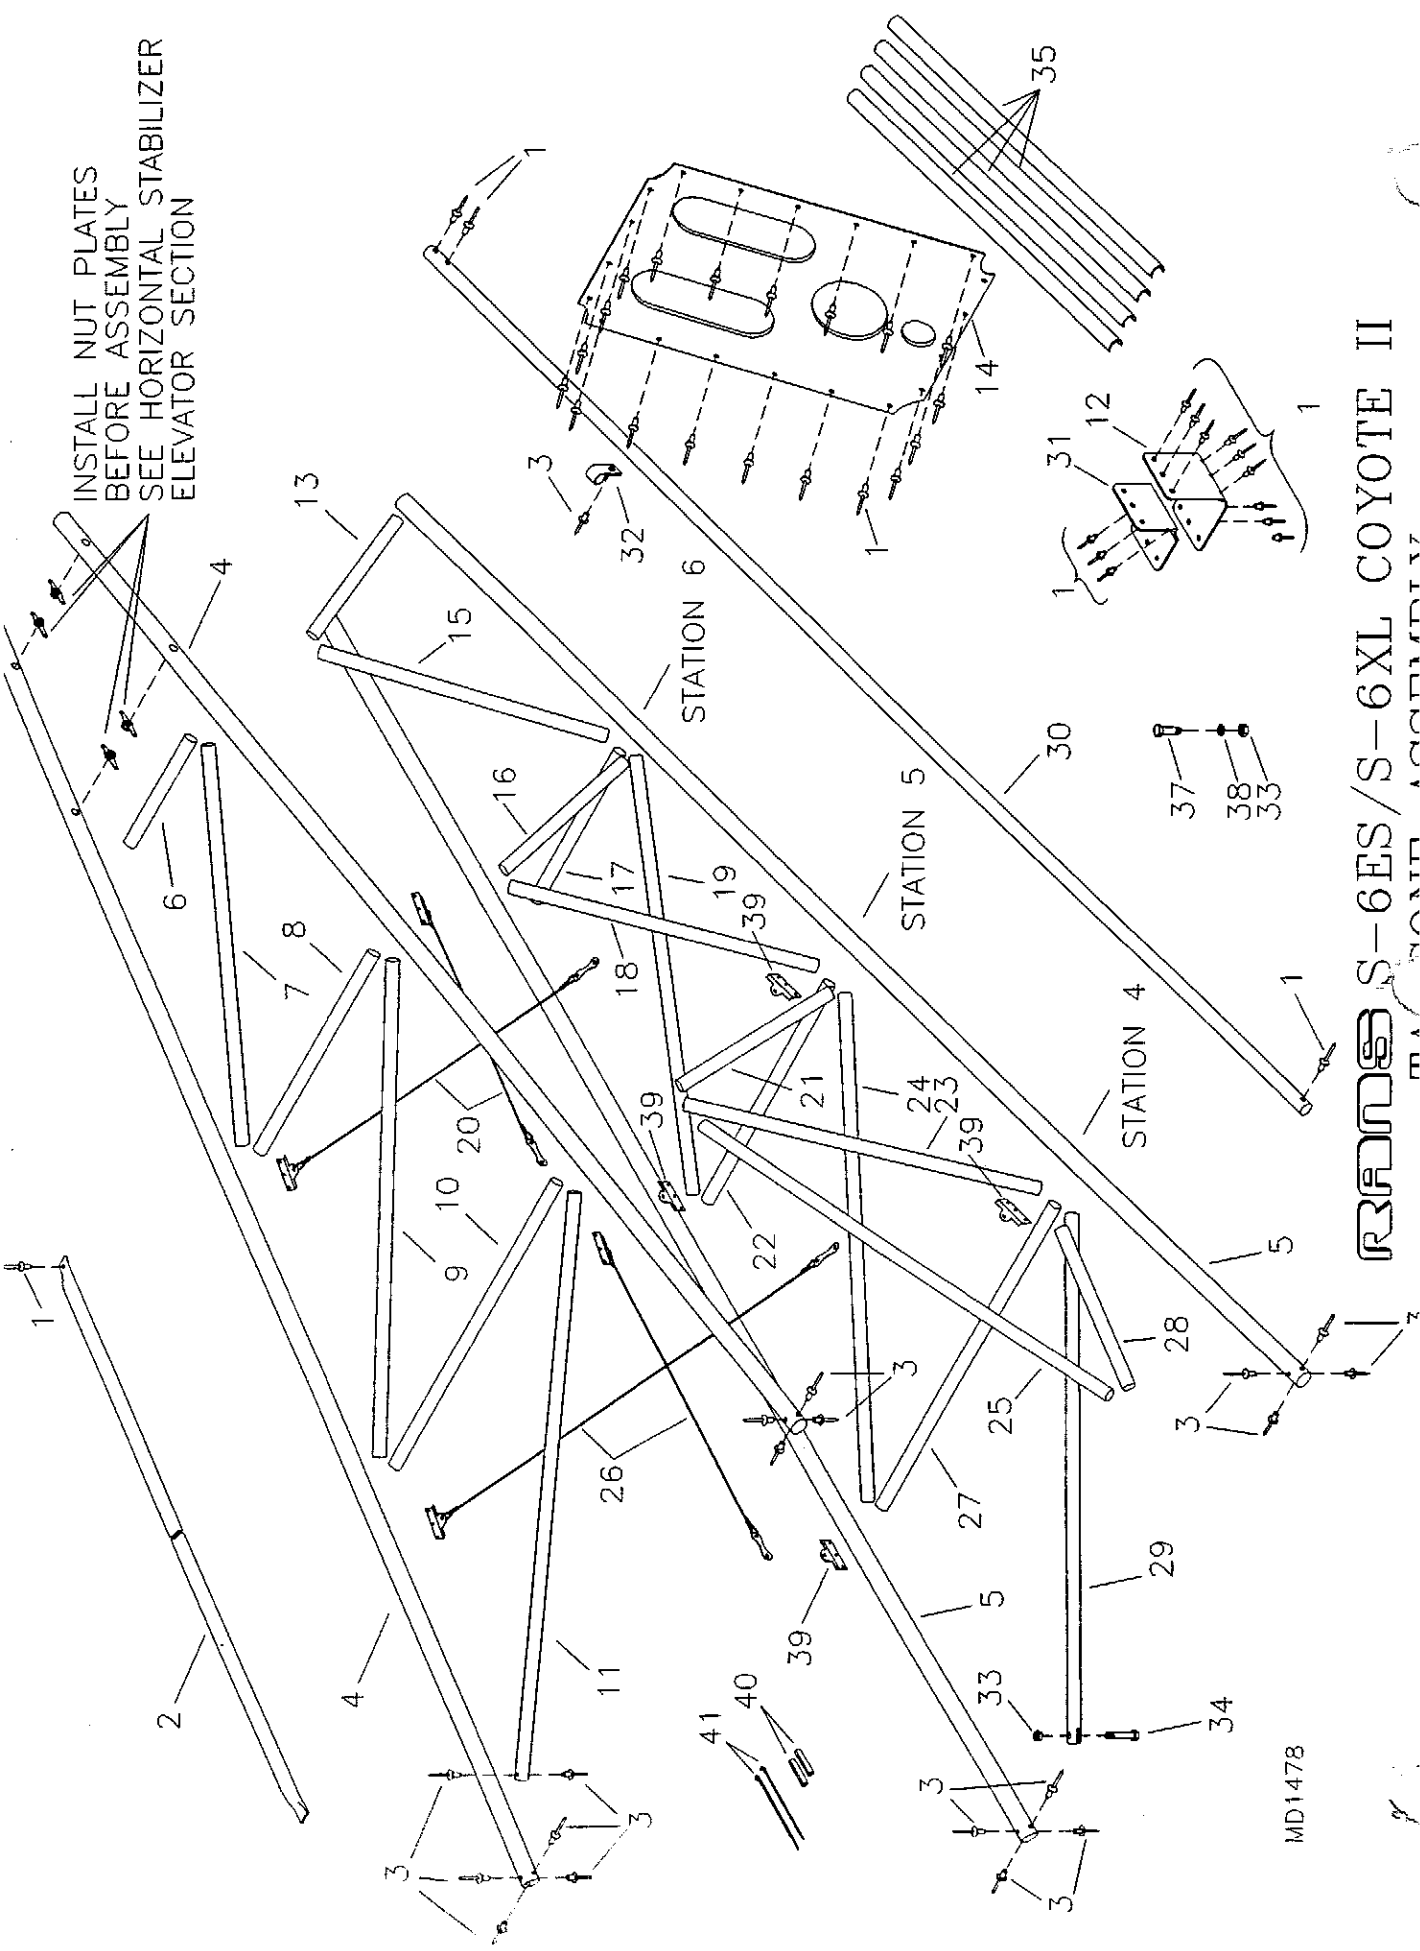

INSTALL NUT PLATES
BEFORE ASSEMBLY
SEE HORIZONTAL STABILIZER
ELEVATOR SECTION

RANES S-6ES/S-6XL COYOTE II

RAYSON AIRCRAFT COMPANY

MD1478